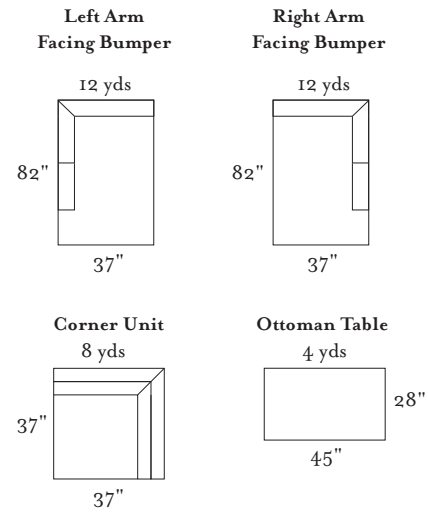

	Chair	Loveseat	Queen	Chair 1/2	Full
Two Arm	7 yds  38"	14 yds  60"	16 yds  84"	8 yds  45"	15 yds  75"
Armless	4 yds  24"	9 yds  49"	12 yds  73"	5 yds  31"	11 yds  65"
Right Arm Facing with Armless End	8 yds  32"	11 yds  57"	14 yds  81"	6 yds  38"	13 yds  73"
Left Arm Facing with Armless End	5 yds  32"	11 yds  57"	14 yds  81"	6 yds  38"	13 yds  73"
Right Arm Facing with Left Corner		15 yds  69"	18 yds  94"	Ottoman  20" x 24"  24" x 24"	
Right Arm Facing with Left Curve Corner			18 yds  94"	Chaise Lounge  64" x 35"  64" x 35"	
Left Arm Facing with Right Corner		15 yds  69"	18 yds  94"		
Left Arm Facing with Right Curve Corner			18 yds  94"		

STYLE NAME
Eldorado

STYLE NUMBER
93909

Arm Height 27"
Arm Width 7"
Overall Height 34"
Depth 37"/ Seat Depth 21"
Sleeper Depth 37"/ Seat Depth 21"

CUSHION FILLING

Premier

L.P.B. FILLING

Blend Down

PILLOW FILLING

Blend Down

All measurements are approximate.