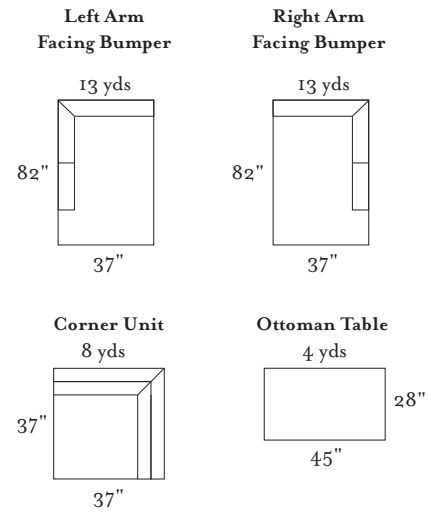

	Chair	Loveseat	Queen	Chair 1/2	Full
Two Arm	8 yds  54"	15 yds  66"	17 yds  89"	9 yds  52"	16 yds  81"
Armless	4 yds  25"	9 yds  49"	12 yds  74"	5 yds  31"	11 yds  65"
Right Arm Facing with Armless End	7 yds  34"	12 yds  59"	15 yds  84"	7 yds  41"	14 yds  75"
Left Arm Facing with Armless End	6 yds  34"	12 yds  59"	15 yds  84"	7 yds  41"	14 yds  75"
Right Arm Facing with Left Corner		16 yds  72"	19 yds  97"	Ottoman  3 yds 4 yds 20" 24" 24" 24"	
Right Arm Facing with Left Curve Corner		 97"			
Left Arm Facing with Right Corner		16 yds  72"	19 yds  97"	Chaise Lounge  8 yds 8 yds 64" 38" 64" 38"	
Left Arm Facing with Right Curve Corner		 97"			

STYLE NAME
Roma

STYLE NUMBER
4280

CUSHION FILLING

L.P.B. FILLING

PILLOW FILLING

Arm Height 23"

Arm Width 10"

Overall Height 27"

Depth 37"/ Seat Depth 21"

Sleeper Depth 37"/ Seat Depth 21"

Deluxe

Blend Down

Blend Down

All measurements are approximate.